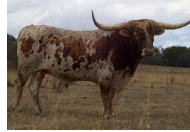

Hubbells 20 Gauge

Date of Birth: 05/22/2012
Registration 1: BT186630
Registration 2: 262142
Owner: Hubbells Longhorns/ Crown Creek Cattle

Courtesy of FHR

Proven production from an impeccable pedigree, 20 GAUGE continues to rock the Texas Longhorn community with complete and beautifully colored offspring that are highly desirable in every way, including early horn growth. We contribute his outstanding production to his unique and powerful maternal genetic line. In partnership and through semen sales, 20 GAUGE is being utilized in the best breeding programs in the Country with amazing

Total Horn: 103.4375 on 10/04/2019
TTT: 87.5000 on 10/10/2024
Base: 16.2500 on 10/09/2014
Weight: 1762.0000 on 07/16/2021
Composite: 223.1250 on 10/04/2019

Concealed Weapon

Sharp Shooter 542

PEACEMAKER 44